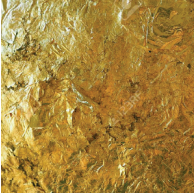

HUE SURFACE COLOR FINISH CHART

PROJECT _____

TYPE _____

NOTES _____

QUANTITY _____

DATE _____

Bronze Leaf - BRL

Bronze Leaf/Matte Black - BFM

Bronze Leaf/White - BRW

Copper Leaf - CLF

Copper Leaf/Matte Black - CLM

Copper Leaf/White CLW - CLW

Gold Leaf - GLF

Gold Leaf/Matte Black - GLM

Gold Leaf/White - GLW

Matte Black - MBK

Silver Leaf - SLF

Silver Leaf/Matte Black - SLM

Silver Leaf/White - SLW

White - WHI

Digital: Not all screens are calibrated the same, and therefore, colors will appear differently between screens.

Physical: When texture is involved, there will be variations in color, character and tone within a product series and between product families.